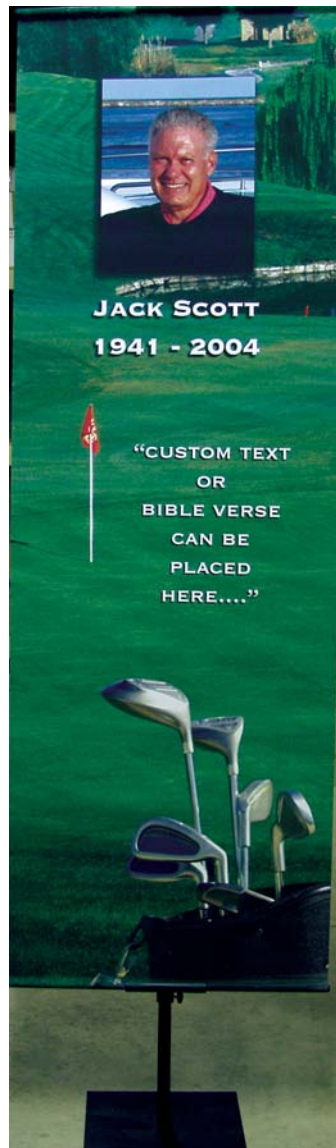

Memorial Banner Stand

Sturdy banner stand assembles in seconds. Slide-through openings top and bottom keep banner taught for a breathtaking display. Holds a 2 ft. x 6 ft. banner. Can be 2-sided for double impact. Especially appropriate if a service is for two persons.