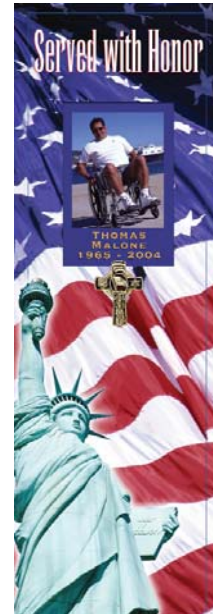

Dramatic, Personalized Memorialization

A vertical memorial banner with a dark blue background. At the top is a square portrait of a woman with short, light-colored hair, smiling. Below the portrait, the name "Elizabeth Reynolds" and the dates "1942 - 2004" are printed in white. Further down, a white dove is shown in flight, carrying an olive branch. The text "The Dove: 117" is at the bottom.

Elizabeth Reynolds
1942 - 2004

"Custom text
or
Bible verse
can be
placed here"

The Dove: 117

Scenic

A vertical memorial banner with a green golf course background. At the top is a square portrait of a man with short grey hair, smiling. Below the portrait, the name "JACK SCOTT" and the dates "1941 - 2004" are printed in white. In the center, a golf flag on a green is visible. Below that, a golf bag with clubs is shown. The text "Golf: 121" is at the bottom.

Mountain Walk: 113

By the Lake: 114

Easy to Order:

- 1) Select a background design.
- 2) Provide a picture of the deceased.

MILITARY

US Air Force: 105
(style available for all services)

US Army: 106

US Navy: 107

US Marines: 108
US Coast Guard:
109 (not shown)

Police: 110

LIFESTYLE/PROFESSION

Ocean Majesty: 115

Shooting Star: 116

Outdoorsman: 118

Church: 119

Music: 120