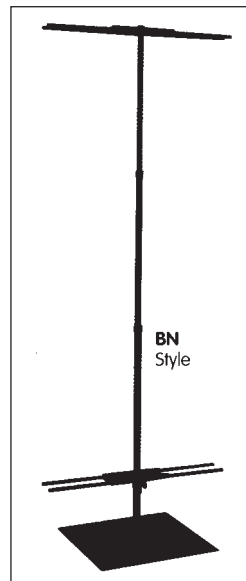

Dramatic, Personalized Memorialization

A vertical memorial banner with a dark blue background. At the top is a square portrait of a woman with short, light-colored hair, smiling. Below the portrait, the name "Elizabeth Reynolds" and the dates "1942 - 2004" are printed in white. Further down, a white dove is shown in flight, carrying an olive branch. The text "The Dove: 117" is at the bottom.

Mountain Walk: 113

By the Lake: 114

Easy to Order:

- 1) Select a background design.
- 2) Provide a picture of the deceased.

MILITARY

US Air Force: 105
(style available for all services)

US Army: 106

US Navy: 107

US Marines: 108
US Coast Guard:
109 (not shown)

Police: 110

LIFESTYLE/PROFESSION

Ocean Majesty: 115

Shooting Star: 116

Outdoorsman: 118

Church: 119

Music: 120

3) Provide appropriate dates.

4) Specify any verse or message.

Memorial Banner Stand

Sturdy banner stand assembles in seconds. Slide-through openings top and bottom keep banner taught for a breathtaking display. Holds a 2 ft. x 6 ft. banner. Can be 2-sided for double impact. Especially appropriate if a service is for two persons.