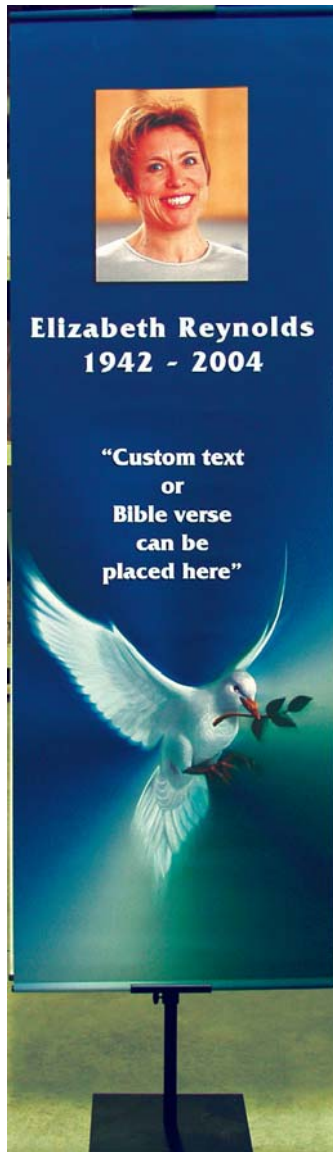

Memorial Banner Stand

Sturdy banner stand assembles in seconds. Slide-through openings top and bottom keep banner taught for a breathtaking display. Holds a 2 ft. x 6 ft. banner. Can be 2-sided for double impact. Especially appropriate if a service is for two persons.