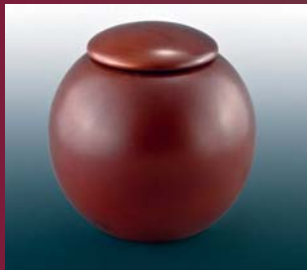

# Additions to Hardwood Urns

Cherry Remembrance 35-581

Bridgeport Keepsake 35-642

Summit 35-643

Burlwood Summit 35-648

Newport I (Oak) 35-640

Cherry Children's Urn 35-582

Scala Two (Cherry) 35-645

Oak Slide Top 35-649

Newport II (Cedar) 35-641

Book Set Urn 35-644

National 35-647

Cherry Slide Top 35-650

Effective January 1, 2009  
**HARDWOOD URN ADDITIONS**

All HALO Urns come with cloth presentation covers/urn bags at no extra cost  
*(exceptions marble and sheet bronze).*