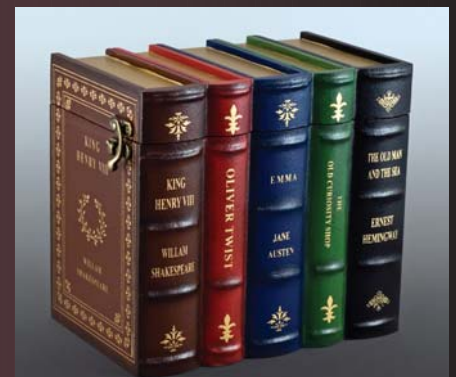

Book Set Urn 35-644